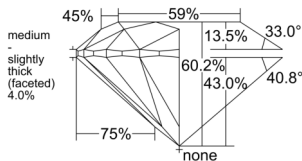

GIA®

FACSIMILE

GIA REPORT 2544027411

Verify this report at GIA.edu

GIA NATURAL DIAMOND DOSSIER®

November 18, 2025
GIA Report Number 2544027411
Shape and Cutting Style ..... Round Brilliant
Measurements ..... 4.37 - 4.39 x 2.64 mm

GRADING RESULTS

Carat Weight ..... 0.31 carat
Color Grade I
Clarity Grade VS1
Cut Grade ..... Excellent

ADDITIONAL GRADING INFORMATION

Polish ..... Excellent
Symmetry ..... Excellent
Fluorescence ..... Faint
Clarity Characteristics ..... Feather, Pinpoint
Inscription(s): GIA 2544027411

PROPORTIONS

Profile to actual proportions