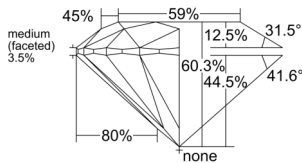

GIA®

FACSIMILE

GIA REPORT 2544023849

Verify this report at GIA.edu

GIA NATURAL DIAMOND DOSSIER®

November 17, 2025
GIA Report Number 2544023849
Shape and Cutting Style ..... Round Brilliant
Measurements ..... 4.79 - 4.80 x 2.89 mm

GRADING RESULTS

Carat Weight ..... 0.40 carat
Color Grade L
Clarity Grade S11
Cut Grade ..... Excellent

ADDITIONAL GRADING INFORMATION

Polish ..... Excellent
Symmetry ..... Excellent
Fluorescence ..... None
Clarity Characteristics ..... Crystal, Cloud
Inscription(s): GIA 2544023849

PROPORTIONS

Profile to actual proportions

GRADING SCALES

GIA COLOR SCALE	GIA CLARITY SCALE	GIA CUT SCALE	
D	FLAWLESS	EXCELLENT	
E	INTERNALLY FLAWLESS		
F		VVS₁	VERY GOOD
G	VVS₂		
H	VS₁	GOOD	
I	VS₂		
J	S1₁	FAIR	
K	S1₂		
L	I₁	POOR	
M	I₂		
N	I₃		
O			
P			
Q			
R			
S			
T			
U			
V			
W			
X			
Y			
Z