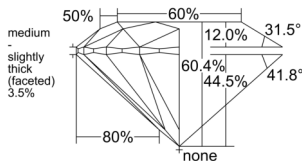

GIA®

FACSIMILE

GIA REPORT 2538936461

Verify this report at GIA.edu

GIA NATURAL DIAMOND DOSSIER®

November 07, 2025
GIA Report Number 2538936461
Shape and Cutting Style ..... Round Brilliant
Measurements ..... 6.24 - 6.29 x 3.79 mm

GRADING RESULTS

Carat Weight ..... 0.90 carat
Color Grade ..... D
Clarity Grade ..... Internally Flawless
Cut Grade ..... Excellent

ADDITIONAL GRADING INFORMATION

Polish ..... Excellent
Symmetry ..... Excellent
Fluorescence ..... None
Clarity Characteristics ..... Minor Details of Polish
Inscription(s): GIA 2538936461

PROPORTIONS

Profile to actual proportions