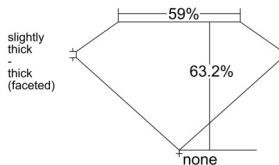

GIA®

FACSIMILE

GIA REPORT 2538920651

Verify this report at GIA.edu

GIA NATURAL DIAMOND DOSSIER®

November 13, 2025
GIA Report Number 2538920651
Shape and Cutting Style ..... Heart Brilliant
Measurements ..... 5.66 x 6.63 x 4.20 mm

GRADING RESULTS

Carat Weight ..... 0.91 carat
Color Grade I
Clarity Grade VVS1

ADDITIONAL GRADING INFORMATION

Polish ..... Very Good
Symmetry ..... Excellent
Fluorescence ..... None
Clarity Characteristics ..... Feather
Inscription(s): GIA 2538920651

PROPORTIONS

Profile not to actual proportions

GRADING SCALES

GIA COLOR SCALE		GIA CLARITY SCALE			
COLORLESS	D	VERY VERY SLIGHTLY INCLUDED	FLAWLESS		
	E		INTERNALLY FLAWLESS		
	F	VERY SLIGHTLY INCLUDED	VVS₁		
	G		VVS₂		
	H		VS₁		
	NEAR COLORLESS	I	SLIGHTLY INCLUDED	VS₂	
		J		SI₁	
		FAINT	K	INCLUDED	SI₂
			L		I₁
			M		I₂
VERT LIGHT	N	LIGHT	I₃		
	O				
	P				
	Q				
	R