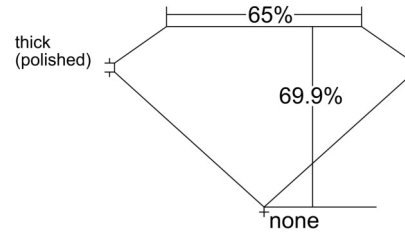

GIA NATURAL DIAMOND GRADING REPORT

November 17, 2025
 GIA Report Number 2538917263
 Shape and Cutting Style Emerald Cut
 Measurements 9.28 x 6.69 x 4.68 mm

GRADING RESULTS

Carat Weight 3.01 carat
 Color Grade H
 Clarity Grade VS1

Profile not to actual proportions

CLARITY CHARACTERISTICS

KEY TO SYMBOLS*

- Cloud
- Pinpoint

GRADING SCALES

GIA COLOR SCALE		GIA CLARITY SCALE	
COLOURLESS	D	VERY VERY SLIGHTLY INCLUDED	FLAWLESS
	E		INTERNALLY FLAWLESS
	F		VVS ₁
NEAR COLOURLESS	G	VERY SLIGHTLY INCLUDED	VVS ₂
	H		VS ₁
	I		VS ₂
FANT	J	SLIGHTLY INCLUDED	SI ₁
	K		SI ₂
	L		I ₁
VERY LIGHT	M	INCLUDED	I ₂
	N		I ₃
	O		
LIGHT	P		
	Q		
	R		
	S		
	T		
	U		
	V		
	W		
	X		
	Y		
Z			

* Red symbols denote internal characteristics (inclusions). Green or black symbols denote external characteristics (blemishes). Diagram is an approximate representation of the diamond, and symbols shown indicate type, position, and approximate size of clarity characteristics. All clarity characteristics may not be shown. Details of finish are not shown.