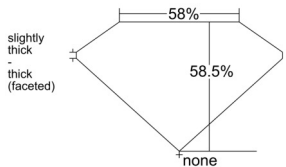

GIA®

FACSIMILE

GIA REPORT 2538915974

Verify this report at GIA.edu

GIA NATURAL DIAMOND DOSSIER®

November 06, 2025
GIA Report Number 2538915974
Shape and Cutting Style ..... Heart Brilliant
Measurements ..... 5.92 x 6.72 x 3.93 mm

GRADING RESULTS

Carat Weight ..... 0.90 carat
Color Grade ..... H
Clarity Grade SI1

ADDITIONAL GRADING INFORMATION

Polish ..... Excellent
Symmetry ..... Very Good
Fluorescence ..... None
Clarity Characteristics ..... Crystal, Feather
Inscription(s): GIA 2538915974

PROPORTIONS

Profile not to actual proportions

GRADING SCALES

GIA COLOR SCALE		GIA CLARITY SCALE				
COLORLESS	D	VERY VERY SLIGHTLY INCLUDED	FLAWLESS			
	E		INTERNALLY FLAWLESS			
	F		VVS₁			
	NEAR COLORLESS	G	VERY SLIGHTLY INCLUDED	VVS₂		
		H		VS₁		
		FAINT	I	SLIGHTLY INCLUDED	VS₂	
			J		SI₁	
			LIGHT	K	INCLUDED	SI₂
	L	I₁				
	M	I₂				
N	NOT GRADED	I₃				
O						
P						
Q						
R						
S						
T						
U						
V						
W						
X						
Y						
Z