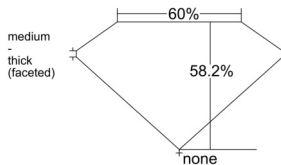

GIA®

FACSIMILE

GIA REPORT 2538890480

Verify this report at GIA.edu

GIA NATURAL DIAMOND DOSSIER®

November 11, 2025
GIA Report Number 2538890480
Shape and Cutting Style ..... Heart Brilliant
Measurements ..... 5.44 x 6.30 x 3.67 mm

GRADING RESULTS

Carat Weight ..... 0.72 carat
Color Grade I
Clarity Grade VS1

ADDITIONAL GRADING INFORMATION

Polish ..... Excellent
Symmetry ..... Excellent
Fluorescence ..... Faint
Clarity Characteristics..... Crystal, Cloud, Needle, Pinpoint
Inspection(s): GIA 2538890480

PROPORTIONS

Profile not to actual proportions

GRADING SCALES

GIA COLOR SCALE		GIA CLARITY SCALE			
COLORLESS	D	VERY VERY SLIGHTLY INCLUDED	FLAWLESS		
	E		INTERNALLY FLAWLESS		
	F	VERY SLIGHTLY INCLUDED	VVS₁		
	G		VVS₂		
	H		VS₁		
	NEAR COLORLESS	I	SLIGHTLY INCLUDED	VS₂	
		J		SI₁	
		FAINT	K	INCLUDED	SI₂
			L		I₁
			M		I₂
VERT LIGHT	N	INCLUDED	I₃		
	O				
	P				
	Q				
	R				
LIGHT	S				
	T				
	U				
	V				
	W				
	X				
Y					
Z