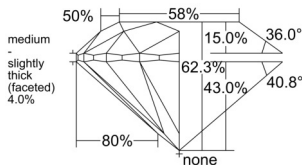

GIA®

FACSIMILE

GIA REPORT 2538880042

Verify this report at GIA.edu

GIA NATURAL DIAMOND DOSSIER®

November 07, 2025
GIA Report Number 2538880042
Shape and Cutting Style ..... Round Brilliant
Measurements ..... 5.17 - 5.21 x 3.23 mm

GRADING RESULTS

Carat Weight ..... 0.54 carat
Color Grade L
Clarity Grade VS1
Cut Grade ..... Excellent

ADDITIONAL GRADING INFORMATION

Polish ..... Excellent
Symmetry ..... Excellent
Fluorescence ..... None
Clarity Characteristics..... Crystal, Needle, Pinpoint
Inscription(s): GIA 2538880042

PROPORTIONS

Profile to actual proportions