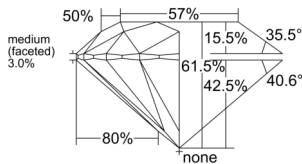

GIA®

FACSIMILE

GIA REPORT 2538856526

Verify this report at gia.edu

GIA NATURAL DIAMOND DOSSIER®

October 31, 2025
GIA Report Number 2538856526
Shape and Cutting Style ..... Round Brilliant
Measurements ..... 5.97 - 6.01 x 3.68 mm

GRADING RESULTS

Carat Weight ..... 0.81 carat
Color Grade ..... G
Clarity Grade VS1
Cut Grade ..... Excellent

ADDITIONAL GRADING INFORMATION

Polish ..... Very Good
Symmetry ..... Excellent
Fluorescence ..... None
Clarity Characteristics ..... Cloud, Pinpoint
Inscription(s): GIA 2538856526

PROPORTIONS

Profile to actual proportions