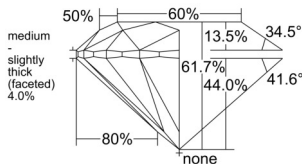

GIA®

FACSIMILE

GIA REPORT 2538722470

Verify this report at GIA.edu

GIA NATURAL DIAMOND DOSSIER®

October 13, 2025
GIA Report Number 2538722470
Shape and Cutting Style ..... Round Brilliant
Measurements ..... 5.55 - 5.57 x 3.43 mm

GRADING RESULTS

Carat Weight ..... 0.65 carat
Color Grade ..... D
Clarity Grade VS1
Cut Grade ..... Excellent

ADDITIONAL GRADING INFORMATION

Polish ..... Excellent
Symmetry ..... Excellent
Fluorescence ..... Medium Blue
Clarity Characteristics ..... Crystal
Inscription(s): GIA 2538722470

PROPORTIONS

Profile to actual proportions