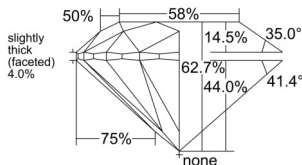

GIA®

FACSIMILE

GIA REPORT 2538691755

Verify this report at GIA.edu

GIA NATURAL DIAMOND DOSSIER®

October 10, 2025
GIA Report Number 2538691755
Shape and Cutting Style ..... Round Brilliant
Measurements ..... 6.13 - 6.18 x 3.86 mm

GRADING RESULTS

Carat Weight ..... 0.90 carat
Color Grade ..... E
Clarity Grade S11
Cut Grade ..... Excellent

ADDITIONAL GRADING INFORMATION

Polish ..... Excellent
Symmetry ..... Excellent
Fluorescence ..... Strong Blue
Clarity Characteristics ..... Crystal
Inscription(s): GIA 2538691755

PROPORTIONS

Profile to actual proportions