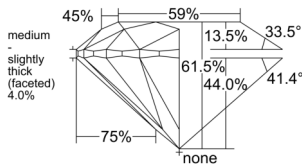

GIA®

FACSIMILE

GIA REPORT 2538550531

Verify this report at GIA.edu

GIA NATURAL DIAMOND DOSSIER®

October 10, 2025
GIA Report Number 2538550531
Shape and Cutting Style ..... Round Brilliant
Measurements ..... 5.39 - 5.44 x 3.33 mm

GRADING RESULTS

Carat Weight ..... 0.60 carat
Color Grade ..... F
Clarity Grade VS2
Cut Grade ..... Excellent

ADDITIONAL GRADING INFORMATION

Polish ..... Excellent
Symmetry ..... Excellent
Fluorescence ..... None
Clarity Characteristics ..... Crystal, Cloud
Inscription(s): GIA 2538550531

PROPORTIONS

Profile to actual proportions