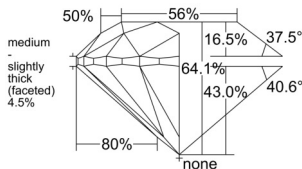

GIA®

FACSIMILE

GIA REPORT 2538528181

Verify this report at GIA.edu

GIA NATURAL DIAMOND DOSSIER®

September 25, 2025
GIA Report Number 2538528181
Shape and Cutting Style ..... Round Brilliant
Measurements ..... 5.57 - 5.59 x 3.57 mm

GRADING RESULTS

Carat Weight ..... 0.70 carat
Color Grade ..... E
Clarity Grade S11
Cut Grade ..... Very Good

ADDITIONAL GRADING INFORMATION

Polish ..... Excellent
Symmetry ..... Excellent
Fluorescence ..... None
Clarity Characteristics ..... Cloud, Crystal
Inscription(s): GIA 2538528181

PROPORTIONS

Profile to actual proportions