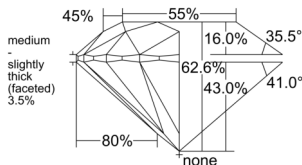

GIA®

FACSIMILE

GIA REPORT 2538507788

Verify this report at gia.edu

GIA NATURAL DIAMOND DOSSIER®

September 23, 2025
GIA Report Number 2538507788
Shape and Cutting Style ..... Round Brilliant
Measurements ..... 4.77 - 4.80 x 3.00 mm

GRADING RESULTS

Carat Weight ..... 0.42 carat
Color Grade ..... H
Clarity Grade VS1
Cut Grade ..... Excellent

ADDITIONAL GRADING INFORMATION

Polish ..... Excellent
Symmetry ..... Excellent
Fluorescence ..... None
Clarity Characteristics..... Crystal, Needle, Pinpoint
Inscription(s): GIA 2538507788

PROPORTIONS

GRADING SCALES

GIA COLOR SCALE

COLOURLESS	D
	E
	F
	G
	H
	I
	J
NEAR COLOURLESS	K
	L
FAIN	M
	N
	O
	P
VERY LIGHT	Q
	R
	S
	T
	U
	V
	W
	X
	Y
LIGHT	Z

GIA CLARITY SCALE

FLAWLESS	INTERNAL FLAWLESS	
		FLAWLESS
VERY VERY SLIGHTLY INCLUDED	VVS₁	
	VVS₂	
VERY SLIGHTLY INCLUDED	VS₁	
	VS₂	
SLIGHTLY INCLUDED	SI₁	
	SI₂	
INCLUDED	I₁	
	I₂	
	I₃	

GIA CUT SCALE

EXCELLENT
VERY GOOD
GOOD
FAIR
POOR