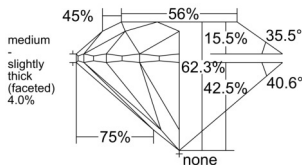

GIA®

FACSIMILE

GIA REPORT 2538303554

Verify this report at GIA.edu

GIA NATURAL DIAMOND DOSSIER®

September 05, 2025
GIA Report Number 2538303554
Shape and Cutting Style ..... Round Brilliant
Measurements ..... 5.64 - 5.67 x 3.52 mm

GRADING RESULTS

Carat Weight ..... 0.70 carat
Color Grade I
Clarity Grade VS1
Cut Grade ..... Excellent

ADDITIONAL GRADING INFORMATION

Polish ..... Excellent
Symmetry ..... Excellent
Fluorescence ..... Very Strong Blue
Clarity Characteristics ..... Feather, Pinpoint
Inscription(s): GIA 2538303554

PROPORTIONS

Profile to actual proportions

GRADING SCALES

GIA COLOR SCALE	GIA CLARITY SCALE	GIA CUT SCALE
COLOURLESS	FLAWLESS	EXCELLENT
D	FLAWLESS	
E	INTERNALLY FLAWLESS	VERY GOOD
F	VVS₁	
G	VVS₂	GOOD
H	VS₁	
I	VS₂	FAIR
J	SI₁	
K	SI₂	POOR
L	I₁	
M	I₂	
N	I₃	
O		
P		
Q		
R		
S		
T		
U		
V		
W		
X		
Y		
Z