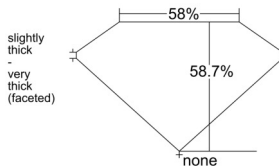

GIA®

FACSIMILE

GIA REPORT 2538169941

Verify this report at GIA.edu

GIA NATURAL DIAMOND DOSSIER®

August 20, 2025
GIA Report Number 2538169941
Shape and Cutting Style ..... Heart Brilliant
Measurements ..... 5.48 x 6.51 x 3.82 mm

GRADING RESULTS

Carat Weight ..... 0.82 carat
Color Grade ..... D
Clarity Grade VS2

ADDITIONAL GRADING INFORMATION

Polish ..... Excellent
Symmetry ..... Excellent
Fluorescence ..... None
Clarity Characteristics ..... Crystal
Inscription(s): GIA 2538169941

PROPORTIONS

Profile not to actual proportions

GRADING SCALES

GIA COLOR SCALE		GIA CLARITY SCALE	
NEAR COLORLESS	D	VERY SLIGHTLY Slightly Included	FLAWLESS
	E		INTERNALLY FLAWLESS
	F		VVS₁
	G		VVS₂
	H		VS₁
	I		VS₂
	J		SI₁
	K		SI₂
	L		I₁
	M		I₂
FAINT	N	INCLUDED	I₃
	O		
	P		
	Q		
VERY LIGHT	R		
	S		
	T		
	U		
	V		
	W		
	X		
	Y		
LIGHT	Z