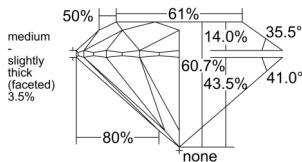

GIA®

FACSIMILE

GIA REPORT 2538165522

Verify this report at GIA.edu

GIA NATURAL DIAMOND DOSSIER®

August 20, 2025
GIA Report Number 2538165522
Shape and Cutting Style ..... Round Brilliant
Measurements ..... 4.93 - 4.96 x 3.00 mm

GRADING RESULTS

Carat Weight ..... 0.45 carat
Color Grade ..... G
Clarity Grade S11
Cut Grade ..... Excellent

ADDITIONAL GRADING INFORMATION

Polish ..... Excellent
Symmetry ..... Excellent
Fluorescence ..... None
Clarity Characteristics ..... Cloud, Crystal
Inscription(s): GIA 2538165522

PROPORTIONS

Profile to actual proportions

GRADING SCALES

GIA COLOR SCALE

COLORESS	D
	E
	F
	G
	H
	I
	J
NEAR COLORESS	K
	L
FANIT	M
	N
	O
	P
	R
VERY LIGHT	S
	T
	U
	V
	W
	X
	Y
LIGHT	Z

GIA CLARITY SCALE

FLAWLESS	VERY VERY SLIGHTLY INCLUDED	VS₁	VS₂	SI₁	SI₂	I₁	I₂	I₃	
									VERY SLIGHTLY INCLUDED
INTERNALLY FLAWLESS	VERY SLIGHTLY INCLUDED								

GIA CUT SCALE

EXCELLENT
VERY GOOD
GOOD
FAIR
POOR