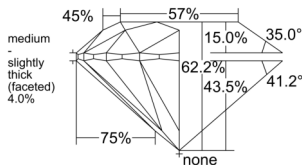

GIA®

FACSIMILE

GIA REPORT 2538157474

Verify this report at GIA.edu

GIA NATURAL DIAMOND DOSSIER®

August 20, 2025
GIA Report Number 2538157474
Shape and Cutting Style ..... Round Brilliant
Measurements ..... 5.16 - 5.18 x 3.22 mm

GRADING RESULTS

Carat Weight ..... 0.53 carat
Color Grade ..... E
Clarity Grade VS2
Cut Grade ..... Excellent

ADDITIONAL GRADING INFORMATION

Polish ..... Excellent
Symmetry ..... Excellent
Fluorescence ..... None
Clarity Characteristics ..... Cloud
Inscription(s): GIA 2538157474

PROPORTIONS

GRADING SCALES

GIA COLOR SCALE	GIA CLARITY SCALE	GIA CUT SCALE	
D	FLAWLESS	EXCELLENT	
E	INTERNALLY FLAWLESS		
F		VVS₁	VERY GOOD
G	VVS₂		
H	VS₁	GOOD	
I	VS₂		
J	SI₁	FAIR	
K	SI₂		
L	I₁	POOR	
M	I₂		
N	I₃		
O			
P			
Q			
R			
S			
T			
U			
V			
W			
X			
Y			
Z