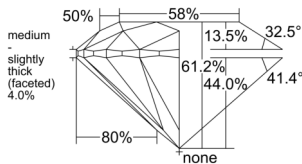

GIA®

FACSIMILE

GIA REPORT 2538083598

Verify this report at GIA.edu

GIA NATURAL DIAMOND DOSSIER®

August 08, 2025
GIA Report Number 2538083598
Shape and Cutting Style ..... Round Brilliant
Measurements ..... 4.74 - 4.77 x 2.91 mm

GRADING RESULTS

Carat Weight ..... 0.40 carat
Color Grade ..... D
Clarity Grade VS1
Cut Grade ..... Excellent

ADDITIONAL GRADING INFORMATION

Polish ..... Excellent
Symmetry ..... Excellent
Fluorescence ..... None
Clarity Characteristics..... Crystal, Cloud, Needle, Pinpoint
Inspection(s): GIA 2538083598

PROPORTIONS

Profile to actual proportions