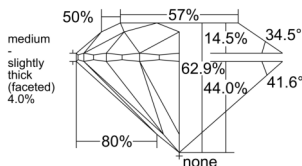

GIA®

FACSIMILE

GIA REPORT 2537999926

Verify this report at GIA.edu

GIA NATURAL DIAMOND DOSSIER®

November 14, 2025
GIA Report Number 2537999926
Shape and Cutting Style ..... Round Brilliant
Measurements ..... 4.45 - 4.49 x 2.81 mm

GRADING RESULTS

Carat Weight ..... 0.34 carat
Color Grade ..... J
Clarity Grade VS2
Cut Grade ..... Excellent

ADDITIONAL GRADING INFORMATION

Polish ..... Excellent
Symmetry ..... Excellent
Fluorescence ..... None
Clarity Characteristics ..... Cloud, Crystal
Inscription(s): GIA 2537999926

PROPORTIONS

Profile to actual proportions

GRADING SCALES

GIA COLOR SCALE	GIA CLARITY SCALE	GIA CUT SCALE	
D	FLAWLESS	EXCELLENT	
E	INTERNALLY FLAWLESS		
F		VVS₁	VERY GOOD
G	VVS₂		
H	VS₁	GOOD	
I	VS₂		
J	SI₁	FAIR	
K	SI₂		
L	I₁	POOR	
M	I₂		
N	I₃		
O			
P			
Q			
R			
S			
T			
U			
V			
W			
X			
Y			
Z