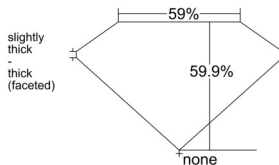

GIA®

FACSIMILE

GIA REPORT 2537997515

Verify this report at GIA.edu

GIA NATURAL DIAMOND DOSSIER®

November 14, 2025
GIA Report Number 2537997515
Shape and Cutting Style ..... Heart Brilliant
Measurements ..... 4.73 x 5.62 x 3.37 mm

GRADING RESULTS

Carat Weight ..... 0.50 carat
Color Grade ..... F
Clarity Grade SI1

ADDITIONAL GRADING INFORMATION

Polish ..... Excellent
Symmetry ..... Very Good
Fluorescence ..... None
Clarity Characteristics ..... Crystal
Inscription(s): GIA 2537997515

PROPORTIONS

Profile not to actual proportions

GRADING SCALES

GIA COLOR SCALE		GIA CLARITY SCALE	
COLORLESS	D	VERY VERY SLIGHTLY INCLUDED	FLAWLESS
	E		INTERNALLY FLAWLESS
	F		VVS₁
	G		VVS₂
	H		VS₁
	I		VS₂
	J		SI₁
	K		SI₂
	L		I₁
	M		I₂
NEAR COLORLESS	N	SLIGHTLY INCLUDED	I₃
	O		
	P		
	Q		
FAINT	R	INCLUDED	
	S		
	T		
	U		
	V		
	W		
	X		
	Y		
VERT LIGHT	Z