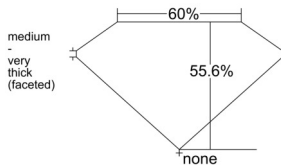

GIA®

FACSIMILE

GIA REPORT 2537991877

Verify this report at GIA.edu

GIA NATURAL DIAMOND DOSSIER®

November 13, 2025
GIA Report Number 2537991877
Shape and Cutting Style ..... Heart Brilliant
Measurements ..... 5.65 x 6.30 x 3.50 mm

GRADING RESULTS

Carat Weight ..... 0.73 carat
Color Grade ..... D
Clarity Grade ..... Internally Flawless

ADDITIONAL GRADING INFORMATION

Polish ..... Very Good
Symmetry ..... Excellent
Fluorescence ..... None
Clarity Characteristics ..... Minor Details of Polish
Inscription(s): GIA 2537991877

PROPORTIONS

Profile not to actual proportions

GRADING SCALES

GIA COLOR SCALE		GIA CLARITY SCALE				
COLORLESS	D	VERY VERY SLIGHTLY INCLUDED	FLAWLESS			
	E		INTERNALLY FLAWLESS			
	F		VVS₁			
	NEAR COLORLESS	G	VERY SLIGHTLY INCLUDED	VVS₂		
		H		VS₁		
		FAINT	I	SLIGHTLY INCLUDED	VS₂	
			J		SI₁	
			LIGHT	K	INCLUDED	SI₂
	L	I₁				
	M	I₂				
N	NOT GRADED	I₃				
O						
P						
Q						
R						
S						
T						
U						
V						
W						
X						
Y						
Z