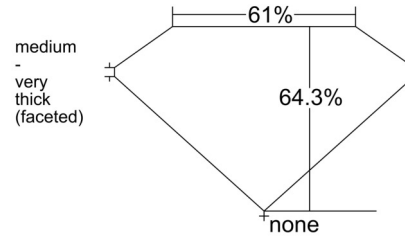

GIA NATURAL DIAMOND GRADING REPORT

November 14, 2025  
 GIA Report Number ..... 2537987774  
 Shape and Cutting Style ..... Oval Brilliant  
 Measurements ..... 7.91 x 5.89 x 3.79 mm

GRADING RESULTS

Carat Weight ..... 1.20 carat  
 Color Grade ..... F  
 Clarity Grade ..... VS1

ADDITIONAL GRADING INFORMATION

Polish ..... Excellent  
 Symmetry ..... Excellent  
 Fluorescence ..... Faint  
 Inscription(s): GIA 2537987774  
**Comments:** Pinpoints are not shown.

PROPORTIONS

Profile not to actual proportions

CLARITY CHARACTERISTICS

KEY TO SYMBOLS\*

- Crystal
- ~ Feather
- \\ Needle

\* Red symbols denote internal characteristics (inclusions). Green or black symbols denote external characteristics (blemishes). Diagram is an approximate representation of the diamond, and symbols shown indicate type, position, and approximate size of clarity characteristics. All clarity characteristics may not be shown. Details of finish are not shown.