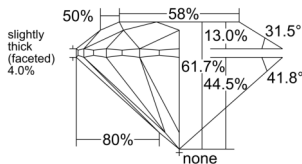

GIA®

FACSIMILE

GIA REPORT 2537986228

Verify this report at GIA.edu

GIA NATURAL DIAMOND DOSSIER®

November 13, 2025
GIA Report Number 2537986228
Shape and Cutting Style ..... Round Brilliant
Measurements ..... 5.19 - 5.22 x 3.21 mm

GRADING RESULTS

Carat Weight ..... 0.53 carat
Color Grade I
Clarity Grade VS2
Cut Grade ..... Excellent

ADDITIONAL GRADING INFORMATION

Polish ..... Excellent
Symmetry ..... Excellent
Fluorescence ..... None
Clarity Characteristics ..... Crystal, Cloud
Inscription(s): GIA 2537986228

PROPORTIONS

Profile to actual proportions

GRADING SCALES

GIA COLOR SCALE	GIA CLARITY SCALE	GIA CUT SCALE	
D	FLAWLESS	EXCELLENT	
E	INTERNALLY FLAWLESS		
F		VVS₁	VERY GOOD
G	VVS₂		
H	VS₁	GOOD	
I	VS₂		
J	SI₁	FAIR	
K	SI₂		
L	I₁	POOR	
M	I₂		
N	I₃		
O			
P			
Q			
R			
S			
T			
U			
V			
W			
X			
Y			
Z