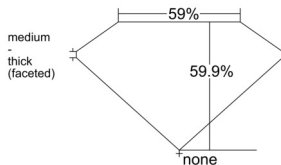

GIA®

FACSIMILE

GIA REPORT 2537986084

Verify this report at GIA.edu

GIA NATURAL DIAMOND DOSSIER®

November 13, 2025
GIA Report Number 2537986084
Shape and Cutting Style ..... Heart Brilliant
Measurements ..... 5.32 x 6.13 x 3.67 mm

GRADING RESULTS

Carat Weight ..... 0.70 carat
Color Grade ..... G
Clarity Grade VS1

ADDITIONAL GRADING INFORMATION

Polish ..... Very Good
Symmetry ..... Very Good
Fluorescence ..... Faint
Clarity Characteristics ..... Feather, Pinpoint
Inscription(s): GIA 2537986084

PROPORTIONS

Profile not to actual proportions

GRADING SCALES

GIA COLOR SCALE		GIA CLARITY SCALE			
COLORLESS	D	VERY VERY SLIGHTLY INCLUDED	FLAWLESS		
	E		INTERNALLY FLAWLESS		
	F	VERY SLIGHTLY INCLUDED	VVS₁		
	G		VVS₂		
	H		VS₁		
	NEAR COLORLESS	I	SLIGHTLY INCLUDED	VS₂	
		J		SI₁	
		FAINT	K	INCLUDED	SI₂
			L		I₁
			M		I₂
VERT LIGHT	N	INCLUDED	I₃		
	O				
	P				
	Q				
	R				
LIGHT	S				
	T				
	U				
	V				
	W				
X					
Y					
Z