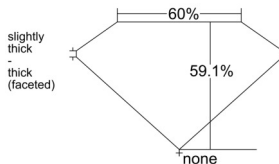

GIA®

FACSIMILE

GIA REPORT 2537980433

Verify this report at GIA.edu

GIA NATURAL DIAMOND DOSSIER®

November 12, 2025
GIA Report Number 2537980433
Shape and Cutting Style ..... Heart Brilliant
Measurements ..... 5.27 x 6.20 x 3.66 mm

GRADING RESULTS

Carat Weight ..... 0.70 carat
Color Grade ..... E
Clarity Grade VVS2

ADDITIONAL GRADING INFORMATION

Polish ..... Excellent
Symmetry ..... Very Good
Fluorescence ..... None
Clarity Characteristics ..... Cloud, Pinpoint, Needle
Inspection(s): GIA 2537980433

PROPORTIONS

Profile not to actual proportions

GRADING SCALES

GIA COLOR SCALE		GIA CLARITY SCALE			
COLORLESS	D	VERY VERY SLIGHTLY INCLUDED	FLAWLESS		
	E		INTERNALLY FLAWLESS		
	F	VERY SLIGHTLY INCLUDED	VVS₁		
	G		VVS₂		
	H		VS₁		
	NEAR COLORLESS	I	SLIGHTLY INCLUDED	VS₂	
		J		SI₁	
		FAINT	K	INCLUDED	SI₂
			L		I₁
			M		I₂
VERT LIGHT	N	INCLUDED	I₃		
	O				
	P				
	Q				
	R				
LIGHT	S				
	T				
	U				
	V				
	W				
X					
Y					
Z