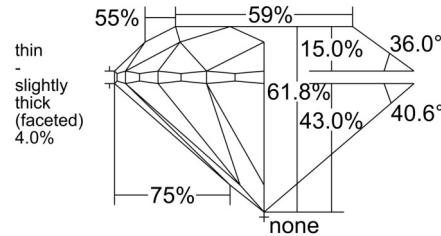

#### GRADING RESULTS

Carat Weight ..... 2.00 carat

Color Grade ..... I

Clarity Grade ..... VS1

Cut Grade ..... Excellent

#### PROPORTIONS

Profile to actual proportions