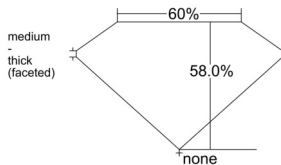

GIA®

FACSIMILE

GIA REPORT 2537963842

Verify this report at GIA.edu

GIA NATURAL DIAMOND DOSSIER®

November 11, 2025
GIA Report Number 2537963842
Shape and Cutting Style ..... Marquise Brilliant
Measurements ..... 8.83 x 4.27 x 2.48 mm

GRADING RESULTS

Carat Weight ..... 0.52 carat
Color Grade ..... E
Clarity Grade VVS1

ADDITIONAL GRADING INFORMATION

Polish ..... Excellent
Symmetry ..... Excellent
Fluorescence ..... Medium Blue
Clarity Characteristics..... Pinpoint, Feather, Surface Graining
Inscription(s): GIA 2537963842

PROPORTIONS

Profile not to actual proportions

GRADING SCALES

GIA COLOR SCALE		GIA CLARITY SCALE			
COLORLESS	D	VERY VERY SLIGHTLY INCLUDED	FLAWLESS		
	E		INTERNALLY FLAWLESS		
	F	VERY SLIGHTLY INCLUDED	VVS₁		
	G		VVS₂		
	H		VS₁		
	NEAR COLORLESS	I	SLIGHTLY INCLUDED	VS₂	
		J		SI₁	
		FAINT	K	INCLUDED	SI₂
			L		I₁
			M		I₂
N			I₃		
VERT LIGHT	O	LIGHT			
	P				
	Q				
	R				
	S				
	T				
LIGHT	U				
	V				
	W				
	X				
Y					
Z