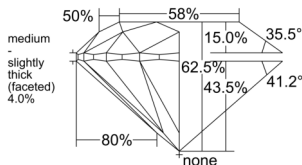

GIA®

FACSIMILE

GIA REPORT 2537960181

Verify this report at GIA.edu

GIA NATURAL DIAMOND DOSSIER®

November 10, 2025
GIA Report Number 2537960181
Shape and Cutting Style ..... Round Brilliant
Measurements ..... 4.27 - 4.28 x 2.67 mm

GRADING RESULTS

Carat Weight ..... 0.30 carat
Color Grade I
Clarity Grade VS1
Cut Grade ..... Excellent

ADDITIONAL GRADING INFORMATION

Polish ..... Excellent
Symmetry ..... Excellent
Fluorescence ..... None
Clarity Characteristics ..... Indented Natural
Inspection(s): GIA 2537960181

PROPORTIONS

Profile to actual proportions

GRADING SCALES

GIA COLOR SCALE

COLOREDNESS	D
	E
	F
	G
	H
	I
	J
NEAR COLORLESS	K
	L
FAIN	M
	N
	O
	P
VERY LIGHT	Q
	R
	S
	T
	U
	V
	W
	X
	Y
LIGHT	Z

GIA CLARITY SCALE

FLAWLESS	VERY VERY SLIGHTLY INCLUDED	VS₁	VS₂	SI₁	SI₂	I₁	I₂	I₃	
									VERY SLIGHTLY INCLUDED
INTERNALLY FLAWLESS									

GIA CUT SCALE

EXCELLENT
VERY GOOD
GOOD
FAIR
POOR