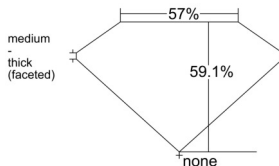

GIA®

FACSIMILE

GIA REPORT 2537956552

Verify this report at GIA.edu

GIA NATURAL DIAMOND DOSSIER®

November 11, 2025
GIA Report Number 2537956552
Shape and Cutting Style ..... Heart Brilliant
Measurements ..... 5.34 x 6.21 x 3.67 mm

GRADING RESULTS

Carat Weight ..... 0.70 carat
Color Grade ..... E
Clarity Grade VS2

ADDITIONAL GRADING INFORMATION

Polish ..... Excellent
Symmetry ..... Excellent
Fluorescence ..... None
Clarity Characteristics..... Cloud, Crystal, Feather
Inscription(s): GIA 2537956552

PROPORTIONS

Profile not to actual proportions

GRADING SCALES

GIA COLOR SCALE		GIA CLARITY SCALE			
COLORLESS	D	VERY VERY SLIGHTLY INCLUDED	FLAWLESS		
	E		INTERNALLY FLAWLESS		
	F	VERY SLIGHTLY INCLUDED	VVS₁		
	G		VVS₂		
	H		VS₁		
	NEAR COLORLESS	I	SLIGHTLY INCLUDED	VS₂	
		J		SI₁	
		FAINT	K	INCLUDED	SI₂
			L		I₁
			M		I₂
VERT LIGHT	N	LIGHT	I₃		
	O				
	P				
	Q				
	R