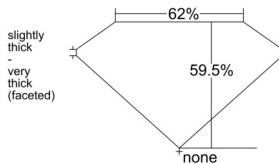

GIA®

FACSIMILE

GIA REPORT 2537938438

Verify this report at gia.edu

GIA NATURAL DIAMOND DOSSIER®

November 11, 2025
GIA Report Number 2537938438
Shape and Cutting Style ..... Heart Brilliant
Measurements ..... 6.20 x 6.62 x 3.94 mm

GRADING RESULTS

Carat Weight ..... 0.91 carat
Color Grade ..... D
Clarity Grade VS1

ADDITIONAL GRADING INFORMATION

Polish ..... Excellent
Symmetry ..... Very Good
Fluorescence ..... Faint
Clarity Characteristics..... Crystal, Cloud, Needle, Pinpoint
Inspection(s): GIA 2537938438

PROPORTIONS

Profile not to actual proportions

GRADING SCALES

GIA COLOR SCALE		GIA CLARITY SCALE			
COLORLESS	D	VERY VERY SLIGHTLY INCLUDED	FLAWLESS		
	E		INTERNALLY FLAWLESS		
	F	VERY SLIGHTLY INCLUDED	VS₁		
	G		VS₂		
	H		VS₁		
	NEAR COLORLESS	I	SLIGHTLY INCLUDED	SI₁	
		J		SI₂	
		FAINT	K	INCLUDED	I₁
			L		I₂
			M		I₃
VERT LIGHT	N				
	O				
	P				
	Q				
	R				
	S				
	T				
LIGHT	U				
	V				
	W				
	X				
Y					
Z