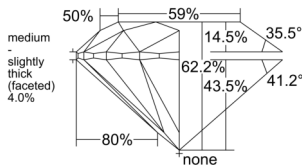

GIA®

FACSIMILE

GIA REPORT 2537935619

Verify this report at GIA.edu

GIA NATURAL DIAMOND DOSSIER®

November 07, 2025
GIA Report Number 2537935619
Shape and Cutting Style ..... Round Brilliant
Measurements ..... 3.69 - 3.71 x 2.30 mm

GRADING RESULTS

Carat Weight ..... 0.19 carat
Color Grade ..... D
Clarity Grade VS2
Cut Grade ..... Excellent

ADDITIONAL GRADING INFORMATION

Polish ..... Excellent
Symmetry ..... Excellent
Fluorescence ..... Faint
Clarity Characteristics ..... Cloud, Feather
Inscription(s): GIA 2537935619

PROPORTIONS

GRADING SCALES

GIA COLOR SCALE	GIA CLARITY SCALE	GIA CUT SCALE	
D	FLAWLESS	EXCELLENT	
E	INTERNALLY FLAWLESS		
F		VVS₁	VERY GOOD
G	VVS₂		
H	VS₁	GOOD	
I	VS₂		
J	SI₁	FAIR	
K	SI₂		
L	I₁	POOR	
M	I₂		
N	I₃		
O			
P			
Q			
R			
S			
T			
U			
V			
W			
X			
Y			
Z