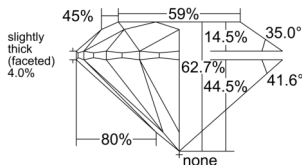

GIA®

FACSIMILE

GIA NATURAL DIAMOND DOSSIER®

November 08, 2025
GIA Report Number 2537925804
Shape and Cutting Style ..... Round Brilliant
Measurements ..... 5.20 - 5.23 x 3.27 mm

GRADING RESULTS

Carat Weight ..... 0.55 carat
Color Grade L
Clarity Grade VS1
Cut Grade ..... Excellent

ADDITIONAL GRADING INFORMATION

Polish ..... Excellent
Symmetry ..... Excellent
Fluorescence ..... None
Clarity Characteristics ..... Feather, Pinpoint
Inscription(s): GIA 2537925804

GIA REPORT 2537925804

Verify this report at GIA.edu

PROPORTIONS

Profile to actual proportions