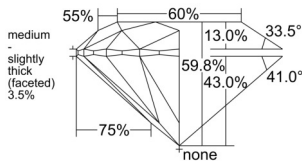

GIA®

FACSIMILE

GIA REPORT 2537919711

Verify this report at GIA.edu

GIA NATURAL DIAMOND DOSSIER®

November 07, 2025
GIA Report Number 2537919711
Shape and Cutting Style ..... Round Brilliant
Measurements ..... 4.90 - 4.92 x 2.94 mm

GRADING RESULTS

Carat Weight ..... 0.43 carat
Color Grade ..... F
Clarity Grade VS1
Cut Grade ..... Excellent

ADDITIONAL GRADING INFORMATION

Polish ..... Excellent
Symmetry ..... Excellent
Fluorescence ..... None
Clarity Characteristics ..... Cloud
Inscription(s): GIA 2537919711

PROPORTIONS

Profile to actual proportions

GRADING SCALES

GIA COLOR SCALE	GIA CLARITY SCALE	GIA CUT SCALE
COLOREST	FLAWLESS	EXCELLENT
D	INTERNALLY FLAWLESS	
E	VVS₁	VERY GOOD
F		
G	VS₁	GOOD
H		
I	SI₁	FAIR
J		
K	I₁	POOR
L		
M	I₂	
N		
O	I₃	
P		
Q		
R		
S		
T		
U		
V		
W		
X		
Y		
Z