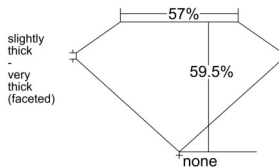

GIA®

FACSIMILE

GIA REPORT 2537907559

Verify this report at GIA.edu

GIA NATURAL DIAMOND DOSSIER®

November 06, 2025
GIA Report Number 2537907559
Shape and Cutting Style ..... Heart Brilliant
Measurements ..... 5.80 x 6.27 x 3.73 mm

GRADING RESULTS

Carat Weight ..... 0.80 carat
Color Grade I
Clarity Grade SI1

ADDITIONAL GRADING INFORMATION

Polish ..... Excellent
Symmetry ..... Excellent
Fluorescence ..... None
Clarity Characteristics..... Crystal, Twinning Wisp, Cloud
Inspection(s): GIA 2537907559

PROPORTIONS

Profile not to actual proportions

GRADING SCALES

GIA COLOR SCALE		GIA CLARITY SCALE			
COLORLESS	D	VERY VERY SLIGHTLY INCLUDED	FLAWLESS		
	E		INTERNALLY FLAWLESS		
	F	VERY SLIGHTLY INCLUDED	VVS₁		
	G		VVS₂		
	H		VS₁		
	NEAR COLORLESS	I	SLIGHTLY INCLUDED	VS₂	
		J		SI₁	
		FAINT	K	INCLUDED	SI₂
			L		I₁
			M		I₂
VERT LIGHT	N	LIGHT	I₃		
	O				
	P				
	Q				
	R