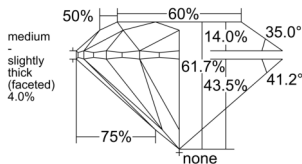

GIA®

FACSIMILE

GIA REPORT 2537906836

Verify this report at GIA.edu

GIA NATURAL DIAMOND DOSSIER®

November 06, 2025
GIA Report Number 2537906836
Shape and Cutting Style ..... Round Brilliant
Measurements ..... 5.94 - 5.97 x 3.68 mm

GRADING RESULTS

Carat Weight ..... 0.81 carat
Color Grade ..... F
Clarity Grade S11
Cut Grade ..... Excellent

ADDITIONAL GRADING INFORMATION

Polish ..... Excellent
Symmetry ..... Excellent
Fluorescence ..... Medium Blue
Clarity Characteristics ..... Crystal
Inscription(s): GIA 2537906836

PROPORTIONS

Profile to actual proportions