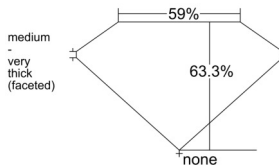

GIA®

FACSIMILE

GIA REPORT 2537901834

Verify this report at GIA.edu

GIA NATURAL DIAMOND DOSSIER®

November 06, 2025
GIA Report Number 2537901834
Shape and Cutting Style ..... Heart Brilliant
Measurements ..... 5.65 x 6.51 x 4.12 mm

GRADING RESULTS

Carat Weight ..... 0.91 carat
Color Grade I
Clarity Grade VS2

ADDITIONAL GRADING INFORMATION

Polish ..... Excellent
Symmetry ..... Excellent
Fluorescence ..... None
Clarity Characteristics ..... Crystal
Inscription(s): GIA 2537901834

PROPORTIONS

Profile not to actual proportions

GRADING SCALES

GIA COLOR SCALE		GIA CLARITY SCALE			
COLORLESS	D	VERY VERY SLIGHTLY INCLUDED	FLAWLESS		
	E		INTERNALLY FLAWLESS		
	F	VERY SLIGHTLY INCLUDED	VVS₁		
	G		VVS₂		
	H		VS₁		
	NEAR COLORLESS	I	SLIGHTLY INCLUDED	VS₂	
		J		SI₁	
		FAINT	K	INCLUDED	SI₂
			L		I₁
			M		I₂
VERT LIGHT	N	LIGHT	I₃		
	O				
	P				
	Q				
	R				
	S				
	T