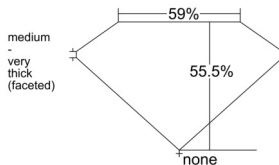

GIA®

FACSIMILE

GIA REPORT 2537893170

Verify this report at GIA.edu

GIA NATURAL DIAMOND DOSSIER®

November 06, 2025
GIA Report Number 2537893170
Shape and Cutting Style ..... Heart Brilliant
Measurements ..... 6.16 x 6.83 x 3.79 mm

GRADING RESULTS

Carat Weight ..... 0.90 carat
Color Grade ..... K
Clarity Grade VVS1

ADDITIONAL GRADING INFORMATION

Polish ..... Excellent
Symmetry ..... Excellent
Fluorescence ..... Faint
Clarity Characteristics ..... Pinpoint, Feather
Inscription(s): GIA 2537893170

PROPORTIONS

Profile not to actual proportions

GRADING SCALES

GIA COLOR SCALE		GIA CLARITY SCALE	
COLORLESS	D	VERY VERY SLIGHTLY INCLUDED	FLAWLESS
	E		INTERNALLY FLAWLESS
	F		VVS₁
	G		VVS₂
	H		VS₁
	I		VS₂
	J		SI₁
	K		SI₂
	L		I₁
	M		I₂
NEAR COLORLESS	N	SLIGHTLY INCLUDED	I₃
	O		
	P		
	Q		
FAINT	R	INCLUDED	
	S		
	T		
	U		
VERT LIGHT	V	INCLUDED	
	W		
	X		
	Y		
LIGHT	Z