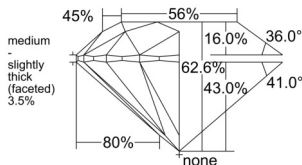

GIA®

FACSIMILE

GIA REPORT 2537892653

Verify this report at GIA.edu

GIA NATURAL DIAMOND DOSSIER®

November 04, 2025
GIA Report Number 2537892653
Shape and Cutting Style ..... Round Brilliant
Measurements ..... 4.62 - 4.66 x 2.91 mm

GRADING RESULTS

Carat Weight ..... 0.38 carat
Color Grade ..... E
Clarity Grade VVS1
Cut Grade ..... Excellent

ADDITIONAL GRADING INFORMATION

Polish ..... Excellent
Symmetry ..... Excellent
Fluorescence ..... None
Clarity Characteristics ..... Pinpoint, Feather
Inscription(s): GIA 2537892653

PROPORTIONS

GRADING SCALES

GIA COLOR SCALE

COLOREDNESS	D
	E
	F
	G
	H
	I
	J
NEAR COLORLESS	K
	L
Faint	M
	N
	O
	P
Very Light	Q
	R
	S
	T
	U
	V
	W
	X
	Y
Light	Z

GIA CLARITY SCALE

FLAWLESS	INTERNAL FLAWLESS	
		FLAWLESS
VERY VERY SLIGHTLY INCLUDED	VVS₁	
	VVS₂	
VERY SLIGHTLY INCLUDED	VS₁	
	VS₂	
SLIGHTLY INCLUDED	SI₁	
	SI₂	
INCLUDED	I₁	
	I₂	
	I₃	

GIA CUT SCALE

EXCELLENT
VERY GOOD
GOOD
FAIR
POOR