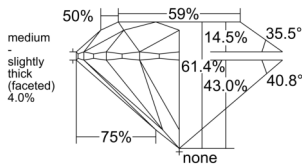

GIA®

FACSIMILE

GIA REPORT 2537892195

Verify this report at GIA.edu

GIA NATURAL DIAMOND DOSSIER®

November 20, 2025
GIA Report Number 2537892195
Shape and Cutting Style ..... Round Brilliant
Measurements ..... 4.47 - 4.50 x 2.76 mm

GRADING RESULTS

Carat Weight ..... 0.34 carat
Color Grade ..... F
Clarity Grade VS1
Cut Grade ..... Excellent

ADDITIONAL GRADING INFORMATION

Polish ..... Excellent
Symmetry ..... Excellent
Fluorescence ..... None
Clarity Characteristics..... Crystal, Cloud, Needle, Pinpoint
Inspection(s): GIA 2537892195

PROPORTIONS

Profile to actual proportions

GRADING SCALES

GIA COLOR SCALE

COLORLESS	D
	E
	F
	G
	H
	I
	J
NEAR COLORLESS	K
	L
Faint	M
	N
	O
	P
Very Light	Q
	R
	S
	T
	U
	V
Light	W
	X
	Y
	Z

GIA CLARITY SCALE

FLAWLESS	VERY VERY SLIGHTLY INCLUDED	VS₁	
			VS₂
INTERNALLY FLAWLESS	VERY SLIGHTLY INCLUDED	SI₁	
		SI₂	
VERY SLIGHTLY INCLUDED	INCLUDED	I₁	
		I₂	
		I₃	

GIA CUT SCALE

EXCELLENT	VERY GOOD	GOOD	FAIR	POOR