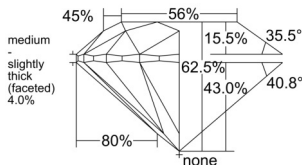

GIA®

FACSIMILE

GIA REPORT 2537891442

Verify this report at GIA.edu

GIA NATURAL DIAMOND DOSSIER®

November 06, 2025
GIA Report Number 2537891442
Shape and Cutting Style ..... Round Brilliant
Measurements ..... 4.51 - 4.55 x 2.83 mm

GRADING RESULTS

Carat Weight ..... 0.36 carat
Color Grade ..... E
Clarity Grade VVS1
Cut Grade ..... Excellent

ADDITIONAL GRADING INFORMATION

Polish ..... Excellent
Symmetry ..... Excellent
Fluorescence ..... Faint
Clarity Characteristics ..... Pinpoint, Feather
Inspection(s): GIA 2537891442

PROPORTIONS

GRADING SCALES

GIA COLOR SCALE	GIA CLARITY SCALE	GIA CUT SCALE	
D	FLAWLESS	EXCELLENT	
E	INTERNALLY FLAWLESS		
F		VVS₁	VERY GOOD
G	VVS₂		
H	VS₁	GOOD	
I	VS₂		
J	SI₁	FAIR	
K	SI₂		
L	I₁	POOR	
M	I₂		
N	I₃		
O			
P			
Q			
R			
S			
T			
U			
V			
W			
X			
Y			
Z