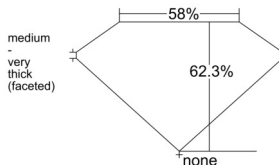

GIA®

FACSIMILE

GIA REPORT 2537890636

Verify this report at GIA.edu

GIA NATURAL DIAMOND DOSSIER®

November 04, 2025
GIA Report Number 2537890636
Shape and Cutting Style ..... Heart Brilliant
Measurements ..... 5.58 x 6.61 x 4.12 mm

GRADING RESULTS

Carat Weight ..... 0.91 carat
Color Grade ..... J
Clarity Grade VS1

ADDITIONAL GRADING INFORMATION

Polish ..... Excellent
Symmetry ..... Very Good
Fluorescence ..... None
Clarity Characteristics ..... Needle
Inspection(s): GIA 2537890636

PROPORTIONS

Profile not to actual proportions

GRADING SCALES

GIA COLOR SCALE		GIA CLARITY SCALE			
COLORLESS	D	VERY VERY SLIGHTLY INCLUDED	FLAWLESS		
	E		INTERNALLY FLAWLESS		
	F	VERY SLIGHTLY INCLUDED	VVS₁		
	G		VVS₂		
	H		VS₁		
	NEAR COLORLESS	I	SLIGHTLY INCLUDED	VS₂	
		J		SI₁	
		FAINT	K	INCLUDED	SI₂
			L		I₁
			M		I₂
VERT LIGHT	N	LIGHT	I₃		
	O				
	P				
	Q				
	R				
	S				
	T