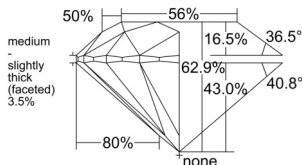

GIA®

FACSIMILE

GIA REPORT 2537888366

Verify this report at GIA.edu

GIA NATURAL DIAMOND DOSSIER®

November 04, 2025
GIA Report Number 2537888366
Shape and Cutting Style ..... Round Brilliant
Measurements ..... 5.17 - 5.19 x 3.26 mm

GRADING RESULTS

Carat Weight ..... 0.54 carat
Color Grade L
Clarity Grade VVS1
Cut Grade ..... Excellent

ADDITIONAL GRADING INFORMATION

Polish ..... Excellent
Symmetry ..... Excellent
Fluorescence ..... Faint
Clarity Characteristics ..... Cloud, Pinpoint, Feather
Inscription(s): GIA 2537888366

PROPORTIONS

Profile to actual proportions