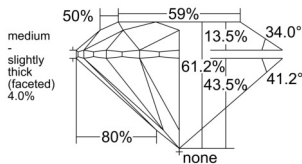

GIA®

FACSIMILE

GIA REPORT 2537887147

Verify this report at GIA.edu

GIA NATURAL DIAMOND DOSSIER®

November 03, 2025
GIA Report Number 2537887147
Shape and Cutting Style ..... Round Brilliant
Measurements ..... 5.69 - 5.72 x 3.49 mm

GRADING RESULTS

Carat Weight ..... 0.70 carat
Color Grade ..... G
Clarity Grade VS1
Cut Grade ..... Excellent

ADDITIONAL GRADING INFORMATION

Polish ..... Excellent
Symmetry ..... Excellent
Fluorescence ..... Faint
Clarity Characteristics ..... Cloud, Crystal, Pinpoint
Inspection(s): GIA 2537887147

PROPORTIONS

Profile to actual proportions

GRADING SCALES

GIA COLOR SCALE	GIA CLARITY SCALE	GIA CUT SCALE	
D	FLAWLESS	EXCELLENT	
E	INTERNALLY FLAWLESS		
F		VVS₁	VERY GOOD
G	VVS₂		
H	VS₁	GOOD	
I	VS₂		
J	SI₁	FAIR	
K	SI₂		
L	I₁	POOR	
M	I₂		
N	I₃		
O			
P			
Q			
R			
S			
T			
U			
V			
W			
X			
Y			
Z