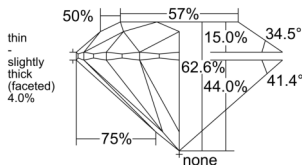

GIA®

FACSIMILE

GIA REPORT 2537886924

Verify this report at GIA.edu

GIA NATURAL DIAMOND DOSSIER®

November 03, 2025
GIA Report Number 2537886924
Shape and Cutting Style ..... Round Brilliant
Measurements ..... 5.37 - 5.41 x 3.38 mm

GRADING RESULTS

Carat Weight ..... 0.60 carat
Color Grade ..... F
Clarity Grade VVS2
Cut Grade ..... Excellent

ADDITIONAL GRADING INFORMATION

Polish ..... Excellent
Symmetry ..... Excellent
Fluorescence ..... None
Clarity Characteristics ..... Pinpoint
Inscription(s): GIA 2537886924

PROPORTIONS

GRADING SCALES

GIA COLOR SCALE	GIA CLARITY SCALE	GIA CUT SCALE	
D	FLAWLESS	EXCELLENT	
E	INTERNALLY FLAWLESS		
F		VVS₁	VERY GOOD
G	VVS₂		
H	VS₁	GOOD	
I	VS₂		
J	SI₁	FAIR	
K	SI₂		
L	I₁	POOR	
M			
N			
O	I₂		
P			
Q			
R	I₃		
S			
T			
U			
V			
W			
X			
Y			
Z