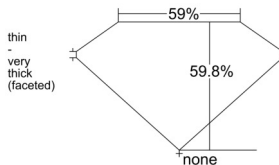

GIA®

FACSIMILE

GIA REPORT 2537881353

Verify this report at GIA.edu

GIA NATURAL DIAMOND DOSSIER®

November 05, 2025
GIA Report Number 2537881353
Shape and Cutting Style ..... Heart Brilliant
Measurements ..... 5.34 x 6.17 x 3.69 mm

GRADING RESULTS

Carat Weight ..... 0.71 carat
Color Grade ..... G
Clarity Grade VS1

ADDITIONAL GRADING INFORMATION

Polish ..... Very Good
Symmetry ..... Excellent
Fluorescence ..... Faint
Clarity Characteristics..... Crystal, Cloud, Pinpoint
Inscription(s): GIA 2537881353

PROPORTIONS

Profile not to actual proportions

GRADING SCALES

GIA COLOR SCALE		GIA CLARITY SCALE			
COLORLESS	D	VERY VERY SLIGHTLY INCLUDED	FLAWLESS		
	E		INTERNALLY FLAWLESS		
	F	VERY SLIGHTLY INCLUDED	VVS₁		
	G		VVS₂		
	H		VS₁		
	NEAR COLORLESS	I	SLIGHTLY INCLUDED	VS₂	
		J		SI₁	
		FAINT	K	INCLUDED	SI₂
			L		I₁
			M		I₂
VERT LIGHT	N	LIGHT	I₃		
	O				
	P				
	Q				
	R