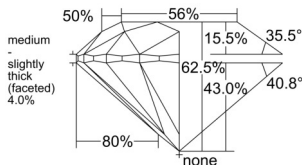

GIA®

FACSIMILE

GIA REPORT 2537880043

Verify this report at GIA.edu

GIA NATURAL DIAMOND DOSSIER®

November 10, 2025
GIA Report Number 2537880043
Shape and Cutting Style ..... Round Brilliant
Measurements ..... 5.16 - 5.19 x 3.23 mm

GRADING RESULTS

Carat Weight ..... 0.53 carat
Color Grade ..... N
Clarity Grade VS1
Cut Grade ..... Excellent

ADDITIONAL GRADING INFORMATION

Polish ..... Excellent
Symmetry ..... Excellent
Fluorescence ..... None
Clarity Characteristics..... Crystal, Needle, Cloud
Inspection(s): GIA 2537880043

PROPORTIONS

Profile to actual proportions