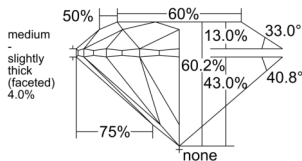

GIA®

FACSIMILE

GIA REPORT 2537879216

Verify this report at GIA.edu

GIA NATURAL DIAMOND DOSSIER®

November 27, 2025
GIA Report Number 2537879216
Shape and Cutting Style ..... Round Brilliant
Measurements ..... 4.52 - 4.55 x 2.73 mm

GRADING RESULTS

Carat Weight ..... 0.34 carat
Color Grade ..... E
Clarity Grade ..... Flawless
Cut Grade ..... Excellent

ADDITIONAL GRADING INFORMATION

Polish ..... Excellent
Symmetry ..... Excellent
Fluorescence ..... None
Clarity Characteristics ..... None
Inscription(s): GIA 2537879216

PROPORTIONS

Profile to actual proportions

GRADING SCALES

GIA COLOR SCALE	GIA CLARITY SCALE	GIA CUT SCALE	
D	FLAWLESS	EXCELLENT	
E	INTERNALLY FLAWLESS		
F		VVS₁	VERY GOOD
G	VVS₂		
H	VS₁	GOOD	
I	VS₂		
J	SI₁	FAIR	
K	SI₂		
L	I₁	POOR	
M			
N			
O	I₂		
P			
Q			
R	I₃		
S			
T			
U			
V			
W			
X			
Y			
Z