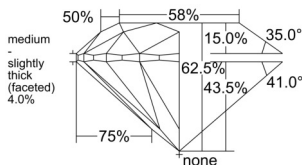

GIA®

FACSIMILE

GIA REPORT 2537872571

Verify this report at GIA.edu

GIA NATURAL DIAMOND DOSSIER®

October 31, 2025
GIA Report Number 2537872571
Shape and Cutting Style ..... Round Brilliant
Measurements ..... 5.69 - 5.73 x 3.57 mm

GRADING RESULTS

Carat Weight ..... 0.72 carat
Color Grade I
Clarity Grade S11
Cut Grade ..... Excellent

ADDITIONAL GRADING INFORMATION

Polish ..... Excellent
Symmetry ..... Excellent
Fluorescence ..... None
Clarity Characteristics ..... Crystal
Inscription(s): GIA 2537872571

PROPORTIONS

Profile to actual proportions

GRADING SCALES

GIA COLOR SCALE	GIA CLARITY SCALE	GIA CUT SCALE	
D	FLAWLESS	EXCELLENT	
E	INTERNALLY FLAWLESS		
F		VVS₁	VERY GOOD
G	VVS₂		
H	VS₁	GOOD	
I	VS₂		
J	S1₁	FAIR	
K	S1₂		
L	I₁	POOR	
M	I₂		
N	I₃		
O			
P			
Q			
R			
S			
T			
U			
V			
W			
X			
Y			
Z