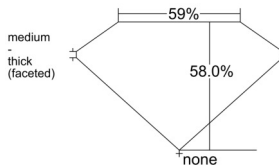

GIA®

FACSIMILE

GIA REPORT 2537865713

Verify this report at GIA.edu

GIA NATURAL DIAMOND DOSSIER®

November 05, 2025
GIA Report Number 2537865713
Shape and Cutting Style ..... Heart Brilliant
Measurements ..... 4.67 x 5.55 x 3.22 mm

GRADING RESULTS

Carat Weight ..... 0.50 carat
Color Grade ..... E
Clarity Grade VS1

ADDITIONAL GRADING INFORMATION

Polish ..... Excellent
Symmetry ..... Very Good
Fluorescence ..... None
Clarity Characteristics ..... Feather
Inscription(s): GIA 2537865713

PROPORTIONS

Profile not to actual proportions

GRADING SCALES

GIA COLOR SCALE		GIA CLARITY SCALE			
COLORLESS	D	VERY VERY SLIGHTLY INCLUDED	FLAWLESS		
	E		INTERNALLY FLAWLESS		
	F	VERY SLIGHTLY INCLUDED	VVS₁		
	G		VVS₂		
	H		VS₁		
	NEAR COLORLESS	I	SLIGHTLY INCLUDED	VS₂	
		J		SI₁	
		FAINT	K	INCLUDED	SI₂
			L		I₁
			M		I₂
VERT LIGHT	N	LIGHT	I₃		
	O				
	P				
	Q				
	R